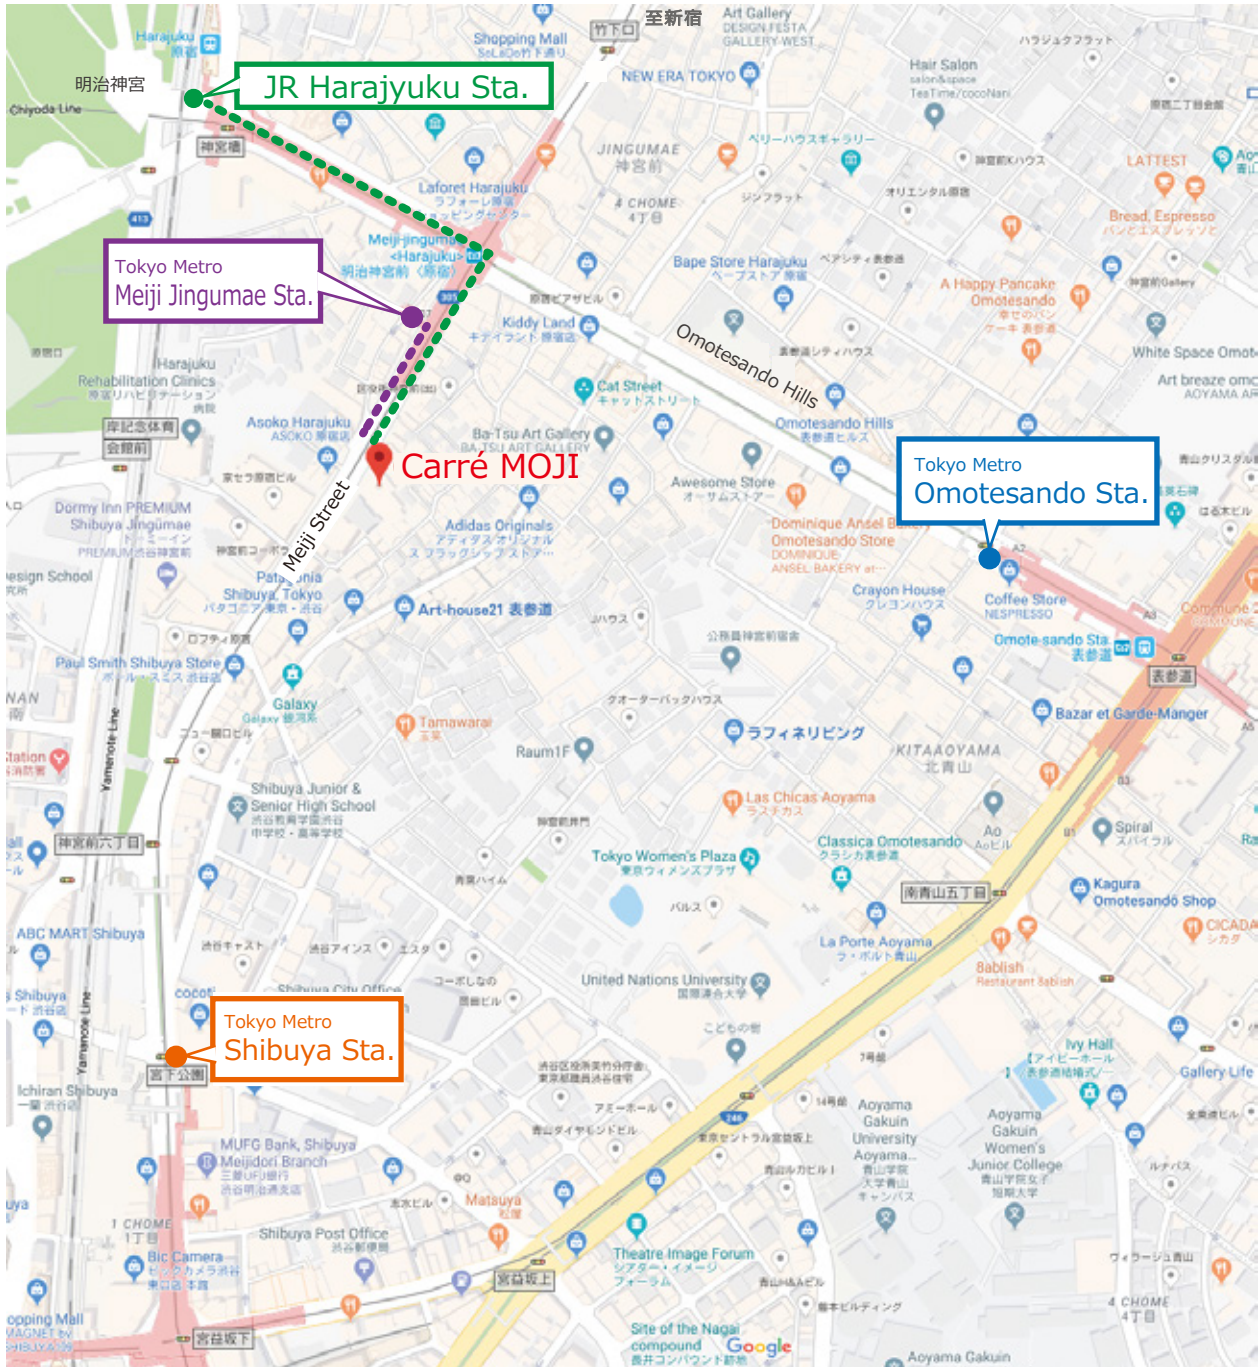

# Carré MOJI SALON ACCESS

Address 8F J6Front 6-12-20 Jingmae Shibuya-ky Tokyo 150-0001 JAPAN  
 Tel 03-5766-7120 Mail moji@carremoji.jp  
 Open 10:00~18:00  
 Closed Sundays and Mondays

Advance reservations would be appreciated.

- 3 min.walk from exit7 of Meijijingumae station. ( Tokyo Metro Chiyoda Line ・ Fukutoshin Line )
- 6 min.walk from exit Omotesando of Harajyuku station. ( JR Yamanote Line )
- 7 min.walk from exit A1 of Omotesando station. ( Tokyo Metro Chiyoda Line ・ Hanzomon Line ・ Ginza Line )
- 8 min.walk from exit 13a of Shibuya station. ( Tokyo Metro Fukutoshin Line ・ Hanzomon Line ・ Ginza Line )